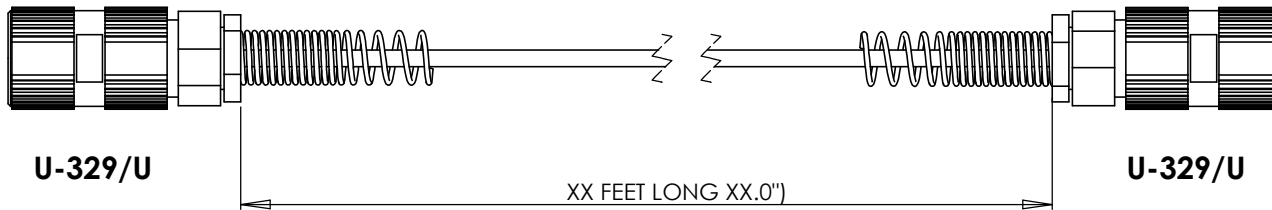

WIRE SPECIFICATIONS

BELDEN P/N: 9942
 WIREGAUGE: AWG 22
 UL AWM Style: 2464
 JACKET: PVC
 SHIELDING: BRAIDED 65%
 OD: .245"
 PULL TENSION: 74.5 Lbs.

U-329/U	COLORS	U-329/U
A	BLACK	A
B	RED	B
C	BROWN	C
D	BLUE	D
E	GREEN	E
F	WHITE	F

**END VIEW
 U-329/U CONN.
 SCALE: 2:1**

NOTES:
 XX= Length IN FEET

UNLESS OTHERWISE SPECIFIED:		NAME	DATE	SupplyNet 614 CORPORATE WAY SUITE 8M VALLEY COTTAGE, NY 10980 CAGE CODE: 1HJX9
DIMENSIONS ARE IN:		DRAWN		
TOLERANCES:		CHECKED		TITLE:
.XX: ±		COMMENTS:		6 PIN CRYPTO CABLE, FEMALE TO FEMALE
.XXX: ±		PROPRIETARY AND CONFIDENTIAL THE INFORMATION CONTAINED IN THIS DRAWING IS THE SOLE PROPERTY OF <INSERT COMPANY NAME HERE>. ANY REPRODUCTION IN PART OR AS A WHOLE WITHOUT THE WRITTEN PERMISSION OF <INSERT COMPANY NAME HERE> IS PROHIBITED.		SIZE
ANGULAR:				DWG. NO.
.X°				B SN-909-XX
.XX°				REV
INTERPRET GEOMETRIC TOLERANCING PER:				SCALE: 1:5
MATERIAL				WEIGHT:
FINISH				SHEET 1 OF 1
DO NOT SCALE DRAWING				