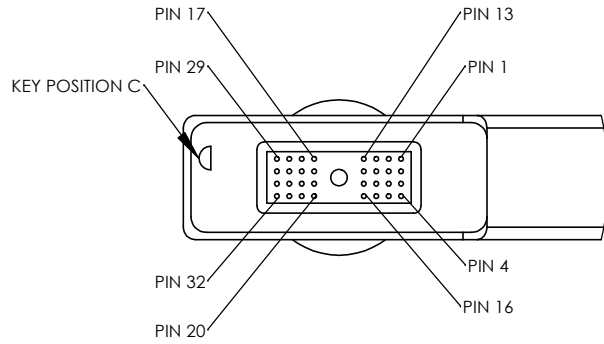

PIN NUMBER	COLORS
E34	BRAIDED SHIELD
E33	BRAIDED SHIELD
28	GREEN
24	YELLOW/WHITE
23	BLACK
22	ORANGE
21	BROWN
20	BLACK/WHITE
19	GREEN/WHITE
18	BROWN/WHITE
17	ORANGE/WHITE
16	YELLOW
15	RED
13	RED/WHITE

DETAIL B

NOTES:

- 26 AWG, 12 CONDUCTOR, 0.225±0.01 OD, TYCO/MADISON CABLE TYCO # 122ECLF001

UNLESS OTHERWISE SPECIFIED:		NAME	DATE	 614 CORPORATE WAY SUITE 8M VALLEY COTTAGE, NY 10980 CAGE CODE: 1HJX9
DIMENSIONS ARE IN: INCHES		DRAWN	DD	
TOLERANCES:		CHECKED	RB	06/01/09
.XX: ± .01		COMMENTS:		
.XXX: ± .005		<b>PROPRIETARY AND CONFIDENTIAL</b> THE INFORMATION CONTAINED IN THIS DRAWING IS THE SOLE PROPERTY OF <INSERT COMPANY NAME HERE>. ANY REPRODUCTION IN PART OR AS A WHOLE WITHOUT THE WRITTEN PERMISSION OF <INSERT COMPANY NAME HERE> IS PROHIBITED.		
ANGULAR:		TITLE: STANDARD PRC-152 32 PIN SERIAL DATA CABLE, UN-TERMINATED		
.X°:		SIZE <b>C</b> DWG. NO. TE-32C-06 REV A		
.XX°:		SCALE: 1:1 WEIGHT: SHEET 1 OF 1		
INTERPRET GEOMETRIC TOLERANCING PER:				
MATERIAL N/A				
FINISH N/A				
DO NOT SCALE DRAWING				