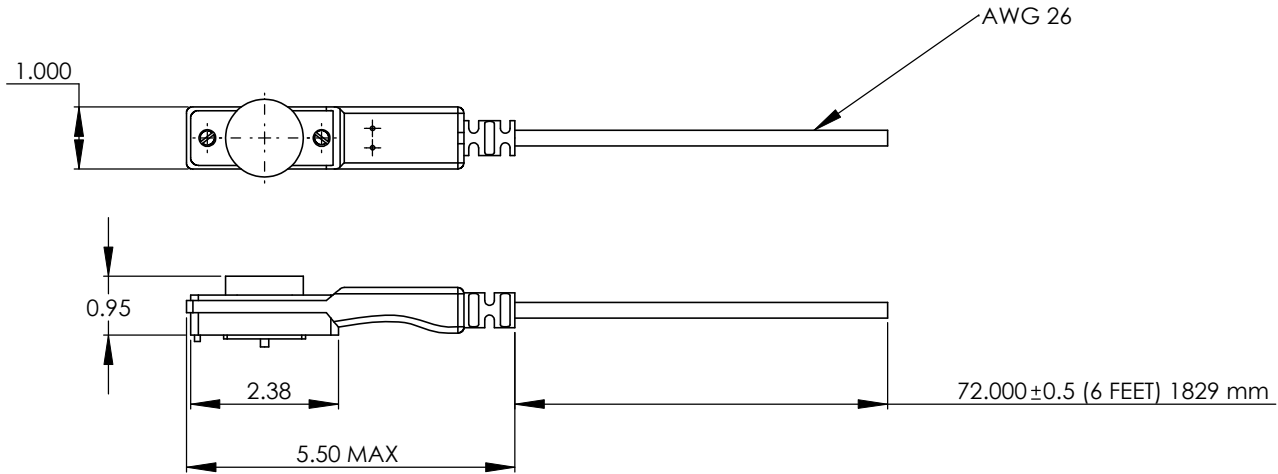

PIN NUMBER	COLORS
E34	BRAIDED SHIELD
E33	BRAIDED SHIELD
28	GREEN
24	YELLOW/WHITE
23	BLACK
22	ORANGE
21	BROWN
20	BLACK/WHITE
19	GREEN/WHITE
18	BROWN/WHITE
17	ORANGE/WHITE
16	YELLOW
15	RED
13	RED/WHITE

DETAIL B

NOTES:

- 26 AWG, 12 CONDUCTOR, 0.225±0.01 OD, TYCO/MADISON CABLE TYCO # 122ECLF001

UNLESS OTHERWISE SPECIFIED:		NAME	DATE	 614 CORPORATE WAY SUITE 8M VALLEY COTTAGE, NY 10980 CAGE CODE: 1HJX9
DIMENSIONS ARE IN: INCHES		DRAWN	DD	
TOLERANCES:		CHECKED	RB	06/01/09
.XX: ± .01		COMMENTS:		
.XXX: ± .005		<b>PROPRIETARY AND CONFIDENTIAL</b> THE INFORMATION CONTAINED IN THIS DRAWING IS THE SOLE PROPERTY OF <INSERT COMPANY NAME HERE>. ANY REPRODUCTION IN PART OR AS A WHOLE WITHOUT THE WRITTEN PERMISSION OF <INSERT COMPANY NAME HERE> IS PROHIBITED.		
ANGULAR:		TITLE: STANDARD PRC-152 32 PIN SERIAL DATA CABLE, UN-TERMINATED		
.X°:		SIZE <b>C</b> DWG. NO. TE-32C-06 REV A		
.XX°:		SCALE: 1:1 WEIGHT: SHEET 1 OF 1		
INTERPRET GEOMETRIC TOLERANCING PER:				
MATERIAL N/A				
FINISH N/A				
DO NOT SCALE DRAWING				