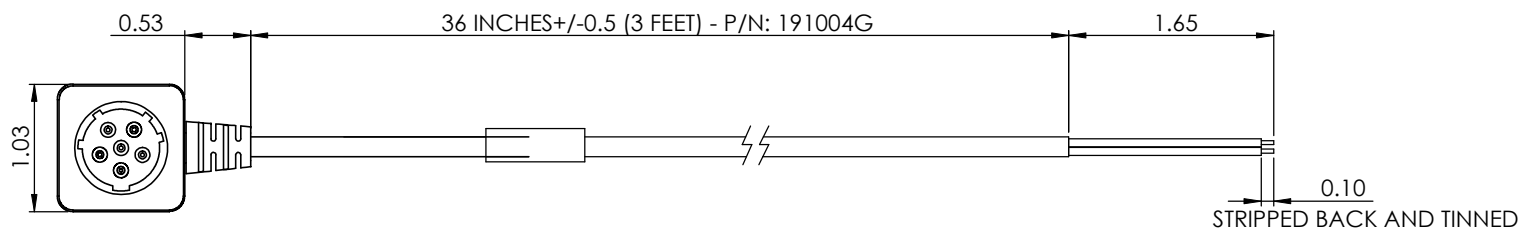

ITEM	DESCRIPTION	PART NUMBER	QTY.
1	6 PIN BA-5590 MALE BATTERY CONNECTOR	BA5590	1
2	STRAIN RELIEF	YS23-0146	1
3	20 AWG 4 COND. WIRE	N/A	3 FT.

BA-5590 (M)	COLORS
1	BLACK
2	WHITE
4	RED
5	GREEN

ZONE	REV.	DESCRIPTION	DATE	APPROVED
A		NEW RELEASE.	12/17/09	RPB
REVISIONS				
UNLESS OTHERWISE SPECIFIED:		NAME	DATE	<b>SupplyNet</b> 614 CORPORATE WAY SUITE 8M VALLEY COTTAGE, NY 10980 CAGE CODE: 1HJX9
DIMENSIONS ARE IN: INCHES		DRAWN	DD 12/17/09	
TOLERANCES:		CHECKED	RB 12/17/09	
.XX: ± .01 .XXX: ± .005 ANGULAR: .X°: .XX°:		COMMENTS:		
INTERPRET GEOMETRIC TOLERANCING PER:		<b>PROPRIETARY AND CONFIDENTIAL</b> THE INFORMATION CONTAINED IN THIS DRAWING IS THE SOLE PROPERTY OF SUPPLYNET, INC. ANY REPRODUCTION IN PART OR AS A WHOLE WITHOUT THE WRITTEN PERMISSION OF SUPPLYNET, INC IS PROHIBITED.		TITLE: BA5590 MALE BATTERY CONNECTOR WITH CABLE, ALL 4 PINS WIRED
MATERIAL	N/A	SIZE	DWG. NO.	REV
FINISH	N/A	<b>B</b>	191004G	A
DO NOT SCALE DRAWING		SCALE: 2:1	WEIGHT:	SHEET 1 OF 1