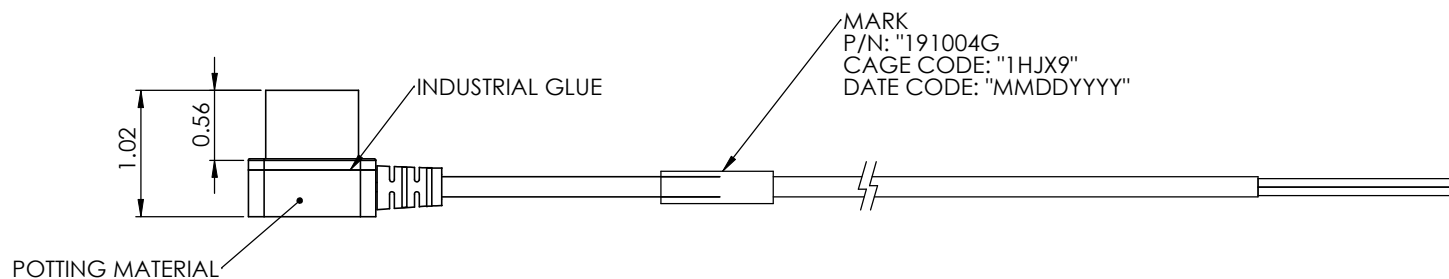

ITEM	DESCRIPTION	PART NUMBER	QTY.
1	6 PIN BA-5590 MALE BATTERY CONNECTOR	BA5590	1
2	STRAIN RELIEF	YS23-0146	1
3	20 AWG 4 COND. WIRE	N/A	3 FT.

BA-5590 (M)	COLORS
1	BLACK
2	WHITE
4	RED
5	GREEN

ZONE	REV.	DESCRIPTION	DATE	APPROVED
A		NEW RELEASE.	12/17/09	RPB
REVISIONS				
UNLESS OTHERWISE SPECIFIED:		NAME	DATE	<b>SupplyNet</b> 614 CORPORATE WAY SUITE 8M VALLEY COTTAGE, NY 10980 CAGE CODE: 1HJX9
DIMENSIONS ARE IN: INCHES		DRAWN	DD 12/17/09	
TOLERANCES:		CHECKED	RB 12/17/09	
.XX: ± .01 .XXX: ± .005 ANGULAR: .X°: .XX°:		COMMENTS:		
INTERPRET GEOMETRIC TOLERANCING PER:		<b>PROPRIETARY AND CONFIDENTIAL</b> THE INFORMATION CONTAINED IN THIS DRAWING IS THE SOLE PROPERTY OF SUPPLYNET, INC. ANY REPRODUCTION IN PART OR AS A WHOLE WITHOUT THE WRITTEN PERMISSION OF SUPPLYNET, INC IS PROHIBITED.		TITLE: BA5590 MALE BATTERY CONNECTOR WITH CABLE, ALL 4 PINS WIRED
MATERIAL	N/A	SIZE	DWG. NO.	REV
FINISH	N/A	<b>B</b>	191004G	A
DO NOT SCALE DRAWING		SCALE: 2:1	WEIGHT:	SHEET 1 OF 1