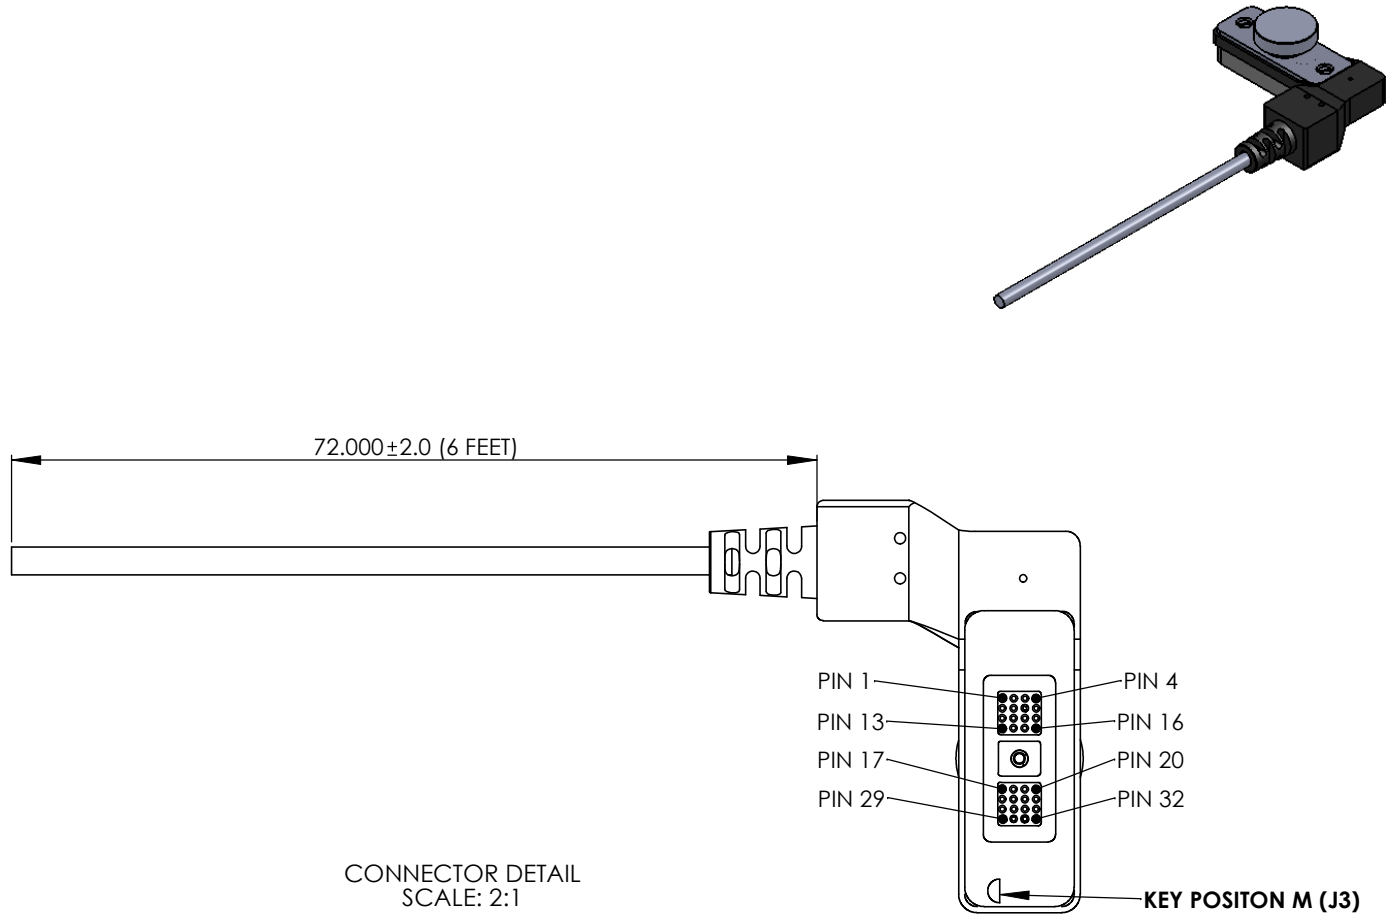

PIN NUMBERS	COLOR
1	PURPLE
3	DARK BLUE
7	LIGHT GREEN
8	WHITE
9	PINK
10	GRAY
15	BROWN
16	RED
17	LIGHT BLUE
18	YELLOW
19	DARK ORANGE
20	BLUE
24	GREEN
25	TAN
28	BLACK
29	ORANGE
30	CLEAR
31	DARK GREEN
32	CLEAR
E33	BRAIDED SHIELD
E34	BRAIDED SHIELD

— TWISTED PAIR  
 — TWISTED PAIR

CONNECTOR DETAIL  
SCALE: 2:1

NOTES:

- 26 AWG, 19 CONDUCTOR, 0.26 ± 0.01 OD
- OUTER SHIELD: 38 AWG, TIN PLATED COPPER BRAID, 90% COVERAGE
- JACKET: TPE, BLACK MATTE FINISH.

TITLE:  
 RIGHT ANGLE PRC-117G  
 32 PIN DATA CABLE, 6 FEET,  
 J3 PORT